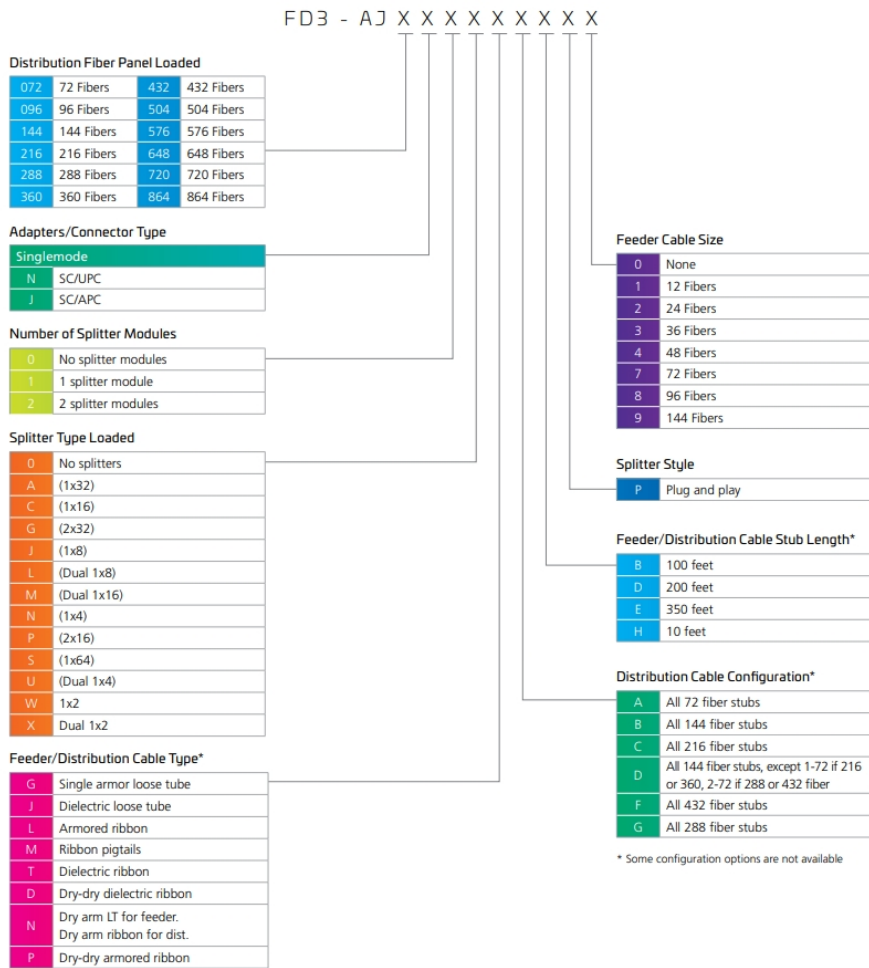

FDH-3000-LARGE-CABINET

FDH 3000 Large sized Fiber Distribution Cabinet

- Allows for standardized splitter modules and accessories across all FDH 3000 cabinets
- Supports diverse splitter module configurations: 1x32, 2x32, 1x16, 1x64, dual 1x16, 1x8, dual 1x8, 1x4, dual 1x4, 1x2, dual 1x2
- Craft friendly splitter module design: easy to insert and remove without affecting adjacent splitters

Features and Benefits

- Unique “swing-out frame” design allows for easy maintenance and access to back of distribution panels and cables
- Allows for easy maintenance and access to back of distribution panels and cables · Industry-leading splitter capacity
- Three-point latch provides weather-tight seal of cabinet
- Angled bulkhead panels eliminate 90° bends and assist technicians with cable routing
- Integrated slack storage spools allow for storage of excess fiber while providing positive bend radius control
- Parking lots hold and protect fiber splitter outputs until needed for service
- In-hub distribution splicing option incorporates splicing of distribution cables within the cabinet

Product Classification

Regional Availability	North America
Product Type	Fiber distribution hub
Product Series	FDH 3000

General Specifications

Access	Front
Color	Putty white
Mounting	Pad

Dimensions

Enclosure Size	Large
-----------------------	-------

Ordering Tree

FDH-3000-LARGE-CABINET

Material Specifications

Finish Powder coated

Material Type Steel

Environmental Specifications

Environmental Space Above ground

Packaging and Weights