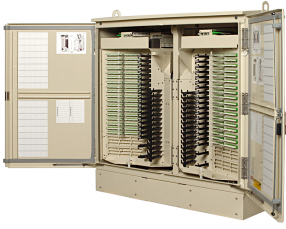

FDH-3000-LARGE-CABINET

FDH 3000 Large sized Fiber Distribution Cabinet

- Allows for standardized splitter modules and accessories across all FDH 3000 cabinets
- Supports diverse splitter module configurations: 1x32, 2x32, 1x16, 1x64, dual 1x16, 1x8, dual 1x8, 1x4, dual 1x4, 1x2, dual 1x2
- Craft friendly splitter module design: easy to insert and remove without affecting adjacent splitters

The FDH 3000 is designed to meet and serve the distinct needs of diverse markets and customer segments. The unique design of the FDH 3000 provides for rapid connection between fiber optic cables and passive optical splitters in the outside plant segment of the network, facilitating fast service connection and reconfiguration, simplified network installations and improved installation efficiencies in the field.

Features and Benefits

- Unique “swing-out frame” design allows for easy maintenance and access to back of distribution panels and cables
- Allows for easy maintenance and access to back of distribution panels and cables · Industry-leading splitter capacity
- Three-point latch provides weather-tight seal of cabinet
- Angled bulkhead panels eliminate 90° bends and assist technicians with cable routing
- Integrated slack storage spools allow for storage of excess fiber while providing positive bend radius control
- Parking lots hold and protect fiber splitter outputs until needed for service
- In-hub distribution splicing option incorporates splicing of distribution cables within the cabinet

Product Classification

Regional Availability	North America
Product Type	Fiber distribution hub
Product Series	FDH 3000

General Specifications

Access	Front
Color	Putty white
Mounting	Pad

Dimensions

Enclosure Size	Large
-----------------------	-------