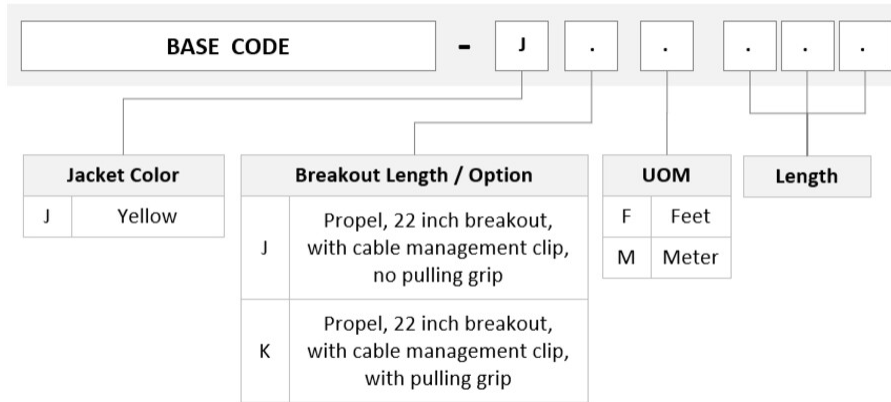

U3GQPQXTR

Cable Assembly Length Range (ft)

10 – 999

Ordering Tree

Mechanical Specifications

Cable Retention Strength, maximum

11.24 lb @ 0 ° | 4.40 lb @ 90 °

Optical Specifications

Fiber Mode

Singlemode

Fiber Type

G.657.A2, TeraSPEED®

Environmental Specifications

Operating Temperature

-10 °C to +60 °C (+14 °F to +140 °F)

EN50575 CPR Cable EuroClass Fire Performance

B2ca

Environmental Space

Indoor | Low Smoke Zero Halogen (LSZH)

Regulatory Compliance/Certifications

Agency

ANATEL

Classification

Compliant

ISO 9001:2015

Designed, manufactured and/or distributed under this quality management system

Included Products