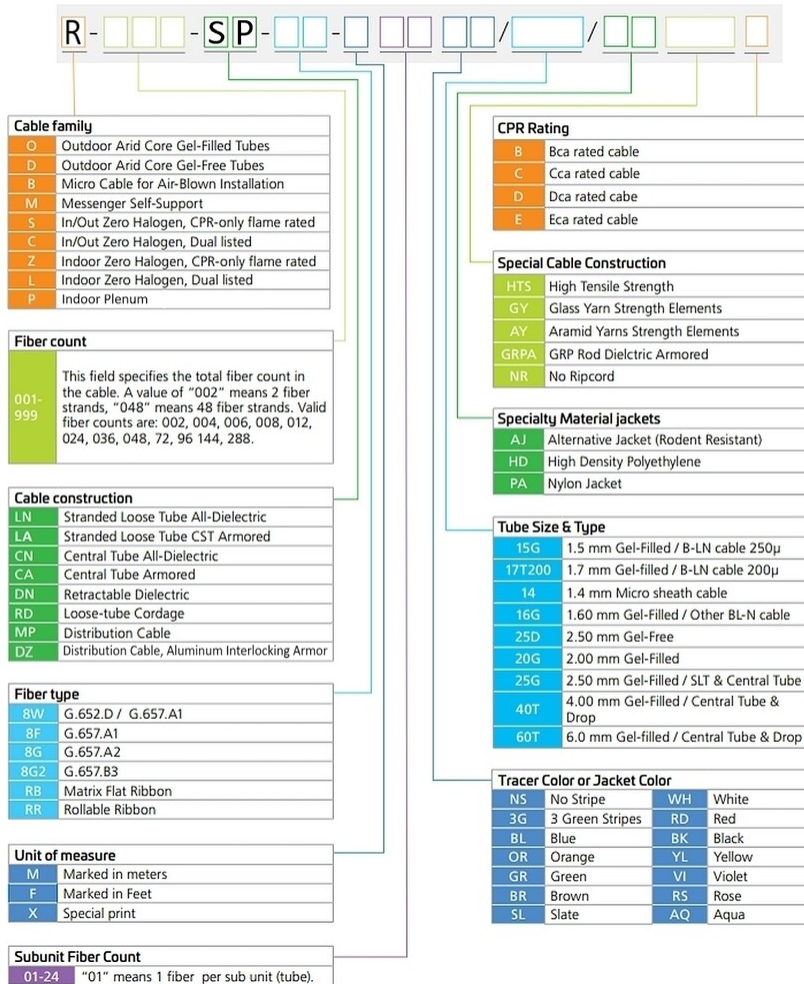

R-SP

Base Product

Fiber Optic Cable, Indoor Riser, Simplex Zip Cord

- CommScope's indoor fiber cables are positioned for Data Center or Central Office applications
- Superior mechanical and optical performance with unmatched stability and quality
- Available Jacket Colors: Aqua and Yellow

Product Classification

Regional Availability	Asia Australia/New Zealand EMEA Latin America North America
Portfolio	CommScope®
Product Type	Fiber indoor cable
Product Series	R-SP

General Specifications

Cable Type	Cordage
Construction Type	Non-armored
Subunit Type	Gel-free

Ordering Tree

R-SP

Environmental Specifications

Installation temperature	-20 °C to +70 °C (-4 °F to +158 °F)
Operating Temperature	-20 °C to +70 °C (-4 °F to +158 °F)
Storage Temperature	-40 °C to +70 °C (-40 °F to +158 °F)
Environmental Space	Riser