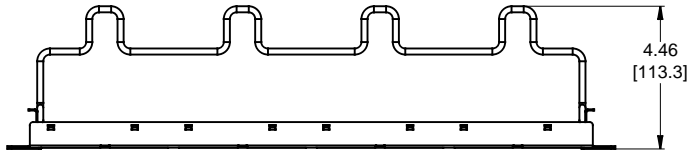

MATERIAL ID	DESCRIPTION
760237040	COMMSCOPE DISCRETE DISTRIBUTION MODULE PANEL, SL, UTP, 1U, 24 PORT

NOTES:

- SEE COMMSCOPE CATALOG FOR PART NUMBER SUFFIXES TO INDICATE COLOR/PKG.
- SEE COMMSCOPE CATALOG FOR COMPLETE LIST OF PARTS RELATED TO THE USE OF THIS PRODUCT.
- DIMENSIONS ARE IN INCHES[MM].
- PART INCLUDES:
 (1) M2000 FRAME 1U
 (4) BEZEL, EVOLVE FOR SL
 (1) RETAINER B, 360 REAR CABLE MANAGEMENT
 (1) STRAP(PACK OF 4)