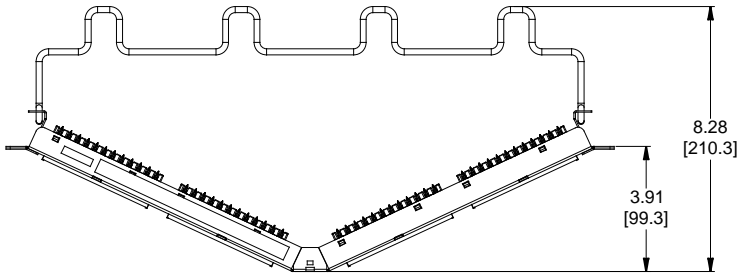

MATERIAL ID	DESCRIPTION
760162826	UNIPRISE ANGLED DISTRIBUTION MODULE PANEL, CAT 6A, UTP, 1U, 24 PORT

NOTES:

- SEE COMMSCOPE CATALOG FOR PART NUMBER SUFFIXES TO INDICATE COLOR/PKG.
- SEE COMMSCOPE CATALOG FOR COMPLETE LIST OF PARTS RELATED TO THE USE OF THIS PRODUCT.
- DIMENSIONS ARE IN INCHES[MM].
- PART INCLUDES:
 (1) ANGLED UNIVERSAL FRAME 1U
 (4) ASSEMBLY, UNIVERSAL MODULE BLACK
 (1) RETAINER B, 360 REAR CABLE MANAGEMENT
 (1) STRAP(PACK OF 4)

UNPA-6A-DM-1U-24	
COMMSCOPE, INC OF NORTH CAROLINA	

1	10-NOV-17		INITIAL ISSUE	PL	DRAWN BY DJ	
REV	DATE	ECR	DESCRIPTION	APPROVED BY	DATE 10-NOV-2016	DWG NO 760162826