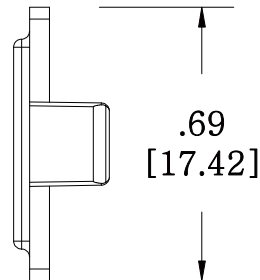

MATERIAL ID	DESCRIPTION
107067860	M20 DUST COVER FOR M-SERIES FACEPLATES AND OUTLETS, IVORY

NOTES:

1. SEE COMMSCOPE CATALOG FOR PART NUMBER SUFFIXES TO INDICATE COLOR/PKG.
2. SEE COMMSCOPE CATALOG FOR COMPLETE LIST OF PARTS RELATED TO THE USE OF THIS PRODUCT.
3. DIMENSIONS IN PARENTHESES ARE IN METRIC.
4. PART INCLUDES:  
(1) COVER, DUST

M20AP-246	
<b>COMMSCOPE, INC</b> OF NORTH CAROLINA	
DRAWN BY DJ	DWG NO 107067860
APPROVED BY XX	DATE 5/30/2011

REV	DATE	ECR	DESCRIPTION	APPROVED BY
1	5/30/11		INITIAL ISSUE	XX