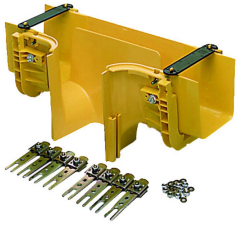

# FGS-MDSP-A/I

---

FiberGuide® Insertable Downspout, 4x4in, Yellow