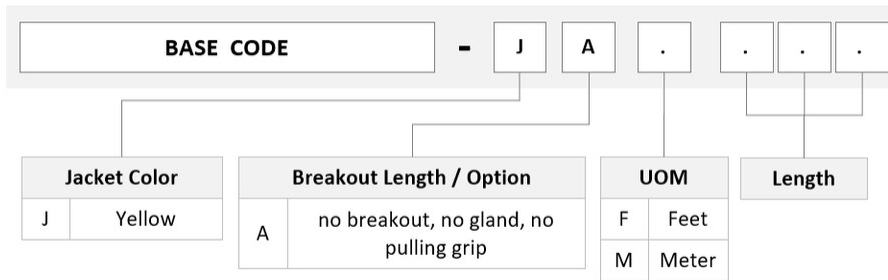

AQGMPMPGD

Ordering Tree

Mechanical Specifications

Cable Retention Strength, maximum 11.24 lb @ 0 ° | 4.40 lb @ 90 °

Optical Specifications

Fiber Mode Singlemode

Fiber Type G.652.D | G.657.A2, TeraSPEED®

Environmental Specifications

Operating Temperature -10 °C to +60 °C (+14 °F to +140 °F)

Environmental Space Indoor | Plenum

Regulatory Compliance/Certifications

Agency	Classification
ANATEL	Compliant
CHINA-ROHS	Above maximum concentration value
ISO 9001:2015	Designed, manufactured and/or distributed under this quality management system
REACH-SVHC	Compliant as per SVHC revision on www.commscope.com/ProductCompliance
ROHS	Compliant/Exempted
UK-ROHS	Compliant/Exempted

Included Products

760074955 - Fiber indoor cable, TeraSPEED® Plenum for MPO Light Duty Patchcords, 12 fiber, Singlemode