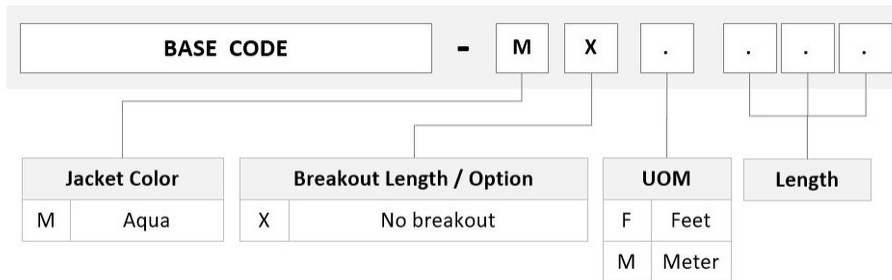

UFXLCLC42

Ordering Tree

Mechanical Specifications

Cable Retention Strength, maximum 11.24 lb @ 0 ° | 4.40 lb @ 90 °

Optical Specifications

Fiber Mode Multimode

Fiber Type OM4, LazrSPEED®

Environmental Specifications

Operating Temperature -10 °C to +60 °C (+14 °F to +140 °F)

Environmental Space Dual Rated LSZH/Riser

Packaging and Weights

Packaging quantity 1

Regulatory Compliance/Certifications

Agency	Classification
ANATEL	Compliant
CHINA-ROHS	Above maximum concentration value
ISO 9001:2015	Designed, manufactured and/or distributed under this quality management system
ROHS	Compliant/Exempted
UK-ROHS	Compliant/Exempted

Included Products