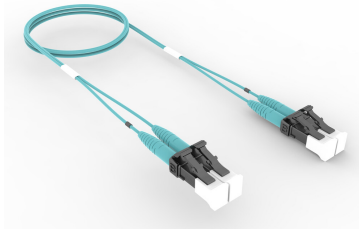

## Base Product

Ultra Low Loss OM4, LC/UPC to LC/UPC, Fiber Patch Cord, 1.6 mm Duplex, Low Smoke Zero Halogen

## Product Classification

<b>Regional Availability</b>	Asia   Australia/New Zealand   China   Europe   India   Latin America   Middle East/Africa   North America
<b>Portfolio</b>	CommScope®
<b>Product Type</b>	Fiber patch cord, duplex
<b>Product Brand</b>	SYSTIMAX ULL
<b>Product Series</b>	UXF
<b>Ordering Note</b>	For lengths greater than 999 ft (304 m), orders must be in meters   Minimum length may vary based on cable configuration