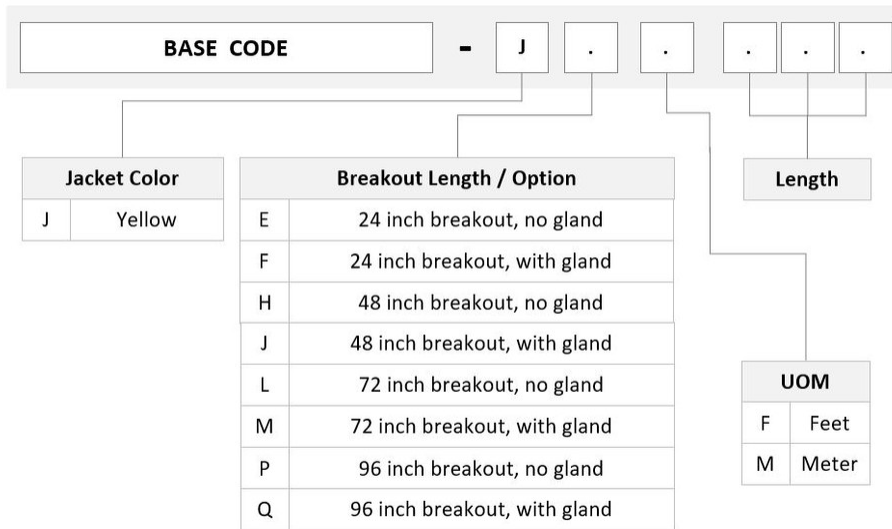

F4WLCLCAK

Ordering Tree

Mechanical Specifications

Cable Retention Strength, maximum 11.24 lb @ 0 ° | 4.40 lb @ 90 °

Optical Specifications

Fiber Mode Singlemode

Fiber Type G.652.D | G.657.A1, TeraSPEED®

Environmental Specifications

Operating Temperature -10 °C to +60 °C (+14 °F to +140 °F)

Environmental Space Indoor | Low Smoke Zero Halogen (LSZH)

Regulatory Compliance/Certifications

Agency	Classification
ANATEL	Compliant
CHINA-ROHS	Below maximum concentration value
ISO 9001:2015	Designed, manufactured and/or distributed under this quality management system
REACH-SVHC	Compliant as per SVHC revision on www.commscope.com/ProductCompliance
ROHS	Compliant
UK-ROHS	Compliant