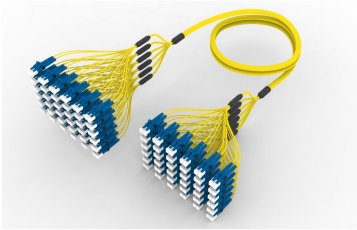

F4WLCLCAK

Base Product

Singlemode LC/UPC to LC/UPC, InstaPATCH® 360 Ruggedized Fiber Fanout Cable Assembly, 72-Fiber, Low Smoke Zero Halogen (LSZH)

Product Classification

Regional Availability	Europe Middle East/Africa
Portfolio	CommScope®
Product Type	Ruggedized fanout
Product Brand	SYSTIMAX InstaPATCH® 360
Ordering Note	For lengths greater than 999 ft (304 m), orders must be in meters Minimum length may vary based on cable configuration Not available in the United States or Canada

General Specifications

Color, boot A	Blue
Color, connector A	Blue
Color, boot B	Blue
Color, connector B	Blue
Construction Type	Stranded
Furcation Color	Yellow
Interface, Connector A	LC/UPC
Interface, Connector B	LC/UPC
Jacket Color	Yellow
Fibers per Subunit, quantity	12
Total Fibers, quantity	72

Dimensions

Cable Assembly Length Range (m)	3 – 305
Cable Assembly Length Range (ft)	8 – 999

F4WLCLCAK

Ordering Tree

Mechanical Specifications

Cable Retention Strength, maximum 11.24 lb @ 0 ° | 4.40 lb @ 90 °