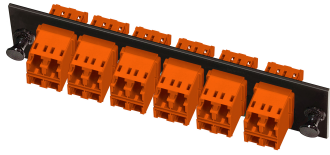

1777150-9

Fiber Optic Adapter Pack Assembly, Singlemode/Multimode, 12 LC duplex secure, orange

Product Classification

Regional Availability	Asia Australia/New Zealand EMEA Latin America North America
Portfolio	NETCONNECT®
Product Type	Fiber adapter pack
Product Series	SECURE

General Specifications

Adapter Color	Orange
Adapters, quantity, front	12
Body Style	Duplex Straight orientation
Color, front	Black
Interface	LC/UPC
Total Ports, quantity, front	24

Optical Specifications