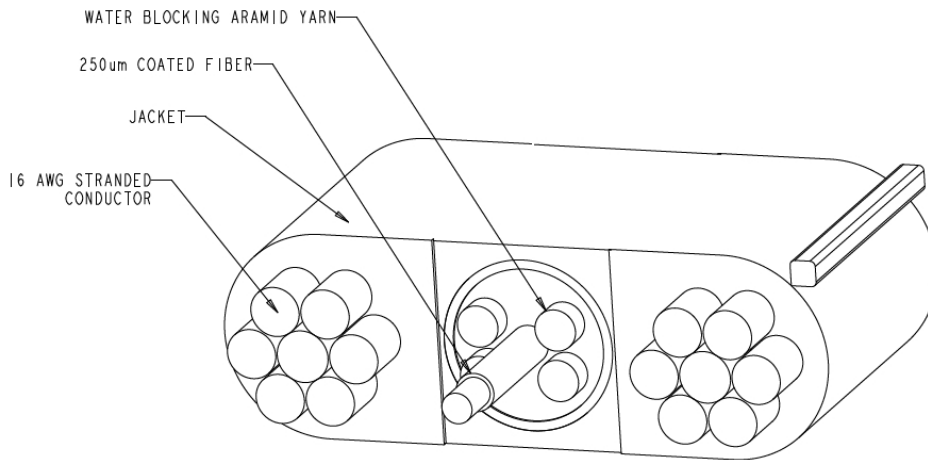

PFC-S12L16

Mechanical Specifications

Minimum Bend Radius, loaded	88.9 mm | 3.5 in
Minimum Bend Radius, unloaded	45.72 mm | 1.8 in
Tensile Load, long term, maximum	133.447 N | 30 lbf
Tensile Load, short term, maximum	440.374 N | 99 lbf
Vertical Rise, maximum	122.011 m | 400.3 ft

Optical Specifications

Fiber Type	G.657.A2, TeraSPEED® | OS2

Environmental Specifications

Installation temperature	-10 °C to +60 °C (+14 °F to +140 °F)
Operating Temperature	-40 °C to +70 °C (-40 °F to +158 °F)
Storage Temperature	-40 °C to +70 °C (-40 °F to +158 °F)
Cable Qualification Standards	Telcordia GR-20-CORE Issue 4
EN50575 CPR Cable EuroClass Fire Performance	Dca
EN50575 CPR Cable EuroClass Smoke Rating	s1a
EN50575 CPR Cable EuroClass Droplets Rating	d1
EN50575 CPR Cable EuroClass Acidity Rating	a1
Environmental Space	Low Smoke Zero Halogen (LSZH) | Riser