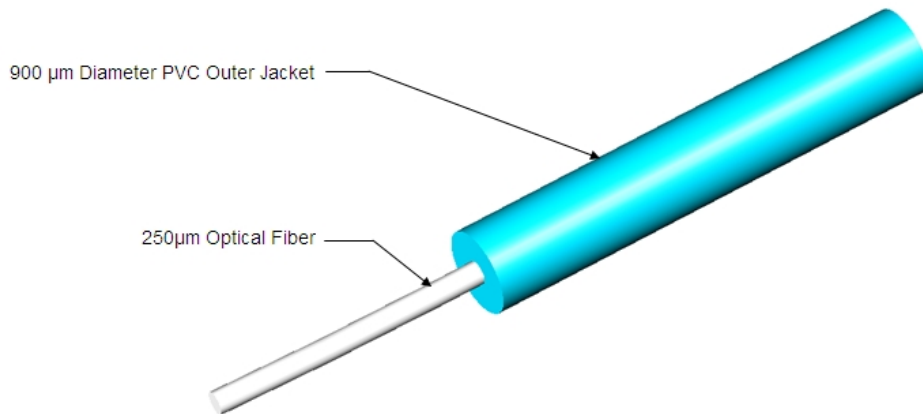

Representative Image

Regulatory Compliance/Certifications

Agency	Classification
CHINA-ROHS	Below maximum concentration value
ISO 9001:2015	Designed, manufactured and/or distributed under this quality management system
REACH-SVHC	Compliant as per SVHC revision on www.commscope.com/ProductCompliance
ROHS	Compliant
UK-ROHS	Compliant

Included Products