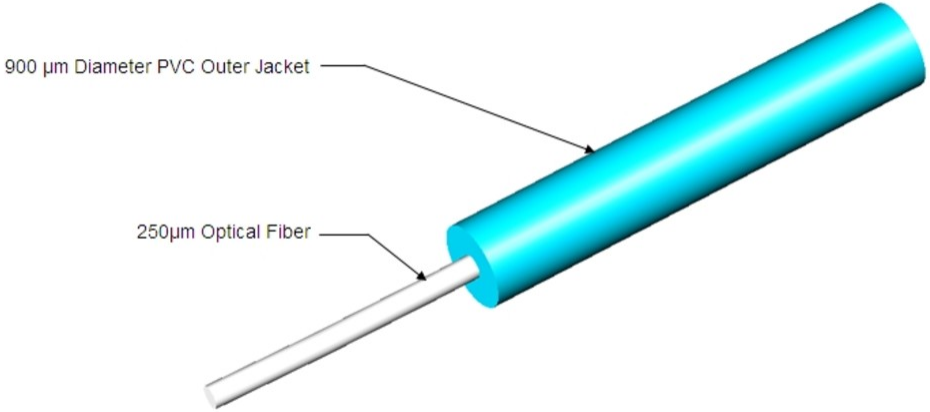

Representative Image

Regulatory Compliance/Certifications

Agency	Classification
ISO 9001:2015	Designed, manufactured and/or distributed under this quality management system

Included Products

- CS-6F-TB – OptiSPEED® OM1 Multimode Fiber