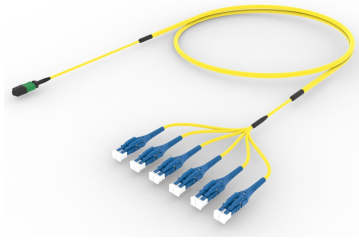

## Base Product

Ultra Low Loss ULL TeraSPEED® MPO(Non-Pinned) to LC/UPC Uniboot Ruggedized fanout Cable, 12-Fiber, Plenum, 12 fiber PmP 2.0 mm Dca

## Product Classification

<b>Regional Availability</b>	Asia   Australia/New Zealand   Europe   Latin America   Middle East/Africa   North America
<b>Portfolio</b>	CommScope®
<b>Product Type</b>	Ruggedized fanout
<b>Product Brand</b>	SYSTIMAX ULL
<b>Ordering Note</b>	For additional jacket colors, please contact a CommScope Sales Representative   For lengths greater than 999 ft (304 m), orders must be in meters   Minimum length may vary based on cable configuration

## General Specifications

<b>Color, boot A</b>	Black
<b>Color, connector A</b>	Green
<b>Color, boot B</b>	Blue
<b>Color, connector B</b>	Blue
<b>Construction Type</b>	Stranded
<b>Furcation Color</b>	Yellow
<b>Interface, Connector A</b>	MPO-12/APC Female
<b>Interface, Connector B</b>	LC/UPC
<b>Interface Feature, connector B</b>	Uniboot
<b>Jacket Color</b>	Yellow
<b>Polarity</b>	Method B Enhanced (ULL)
<b>Fibers per Subunit, quantity</b>	12
<b>Total Fibers, quantity</b>	12