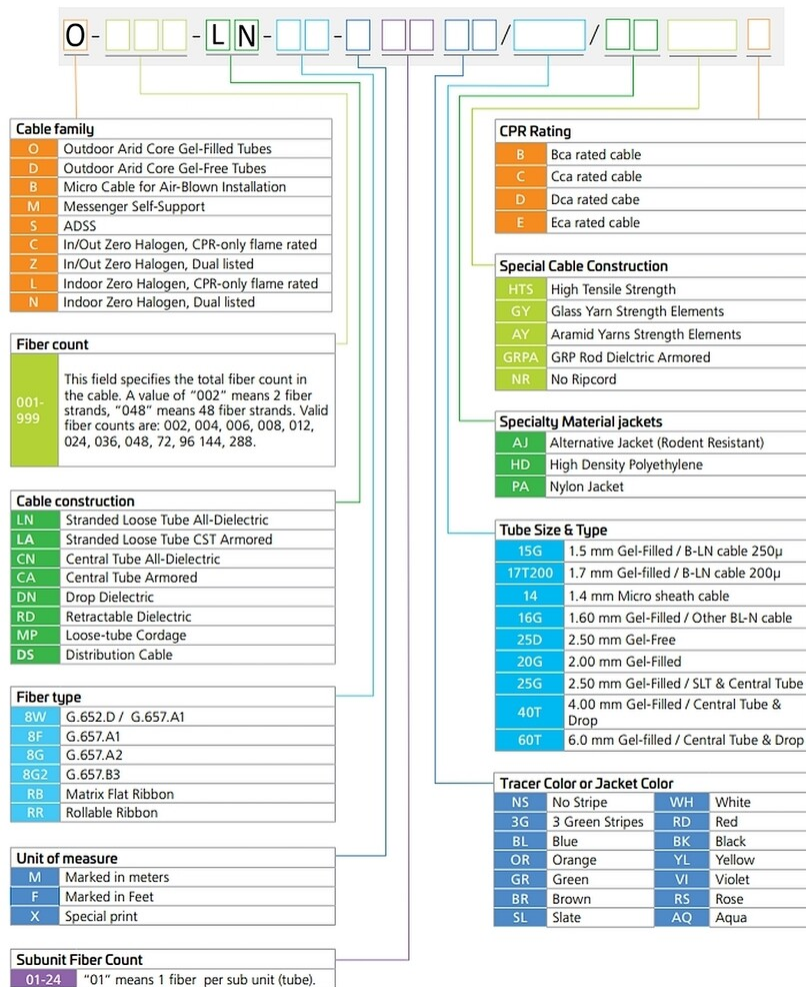

O-LN

Environmental Specifications

Environmental Space   Aerial, lashed | Buried