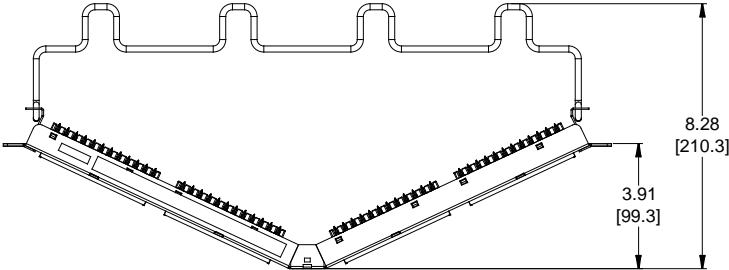

MATERIAL ID	DESCRIPTION
760237035	NETCONNECT ANGLED DISTRIBUTION MODULE PANEL CAT 6A, UTP, 2U, 48 PORT

NOTES:

- SEE COMMSCOPE CATALOG FOR PART NUMBER SUFFIXES TO INDICATE COLOR/PKG.
- SEE COMMSCOPE CATALOG FOR COMPLETE LIST OF PARTS RELATED TO THE USE OF THIS PRODUCT.
- DIMENSIONS ARE IN INCHES[MM].
- PART INCLUDES:
 (1) ANGLED UNIVERSAL FRAME 2U
 (8) ASSEMBLY, UNIVERSAL MODULE BLACK
 (2) RETAINER B, 360 REAR CABLE MANAGEMENT
 (2) STRAP(PACK OF 4)

NPPA-6A-DM-2U-48	
COMMSCOPE, INC OF NORTH CAROLINA	
DRAWN BY DJ	
APPROVED BY 	DATE 10-NOV-2016
	DWG NO 760237035

1	10-NOV-16		INITIAL ISSUE	PL
REV	DATE	ECR	DESCRIPTION	APPROVED BY