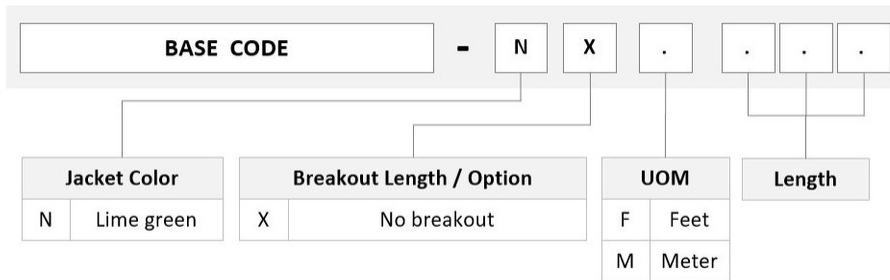

General Specifications

Color, connector A	Beige
Color, connector B	Beige
Interface, Connector A	LC/UPC
Interface Feature, connector A	Uniboot
Interface, Connector B	LC/UPC
Interface Feature, connector B	Uniboot
Jacket Color	Lime green
Total Fibers, quantity	2

Dimensions

Cable Assembly Length Range (m)	1 – 999
Cable Assembly Length Range (ft)	1 – 999
Diameter Over Jacket	1.5 mm 0.059 in

UDVLULUK2

Ordering Tree

Mechanical Specifications

Cable Retention Strength, maximum 11.24 lb @ 0 ° | 4.40 lb @ 90 °