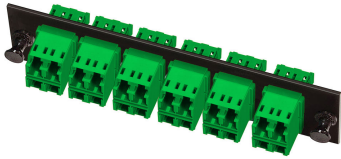

1777150-3

Fiber Optic Adapter Pack Assembly, Singlemode/Multimode, 12 LC duplex secure, green

Product Classification

Regional Availability	Asia Australia/New Zealand EMEA Latin America North America
Portfolio	NETCONNECT®
Product Type	Fiber adapter pack
Product Series	SECURE

General Specifications

Adapter Color	Green
Adapters, quantity, front	12
Body Style	Duplex Straight orientation
Color, front	Black
Interface	LC/UPC
Total Ports, quantity, front	24

Optical Specifications

Fiber Mode	Multimode Singlemode
-------------------	------------------------